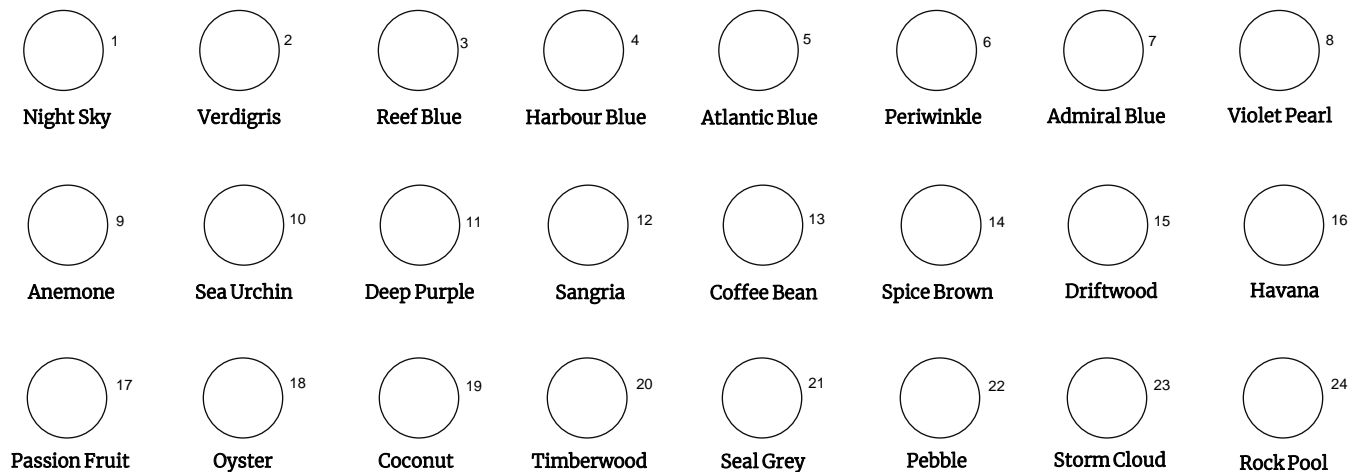

Spectrum Noir ColorBlend Pencil Sets

Swatch Chart

144 Pencils

Essentials 24 Pencil Set

Florals 24 Pencil Set

Shade and Tone 24 Pencil Set

Spectrum Noir ColorBlend Pencil Sets

Swatch Chart

144 Pencils

Naturals 24 Pencil Set

Primaries 24 Pencil Set

Soft Tints 12 Pencil Set

Spectrum Noir ColorBlend Pencil Sets

Swatch Chart

144 Pencils

Bold Brights 12 Pencil Set

Dusky Pink

Ladybug

Gold Finch

Bumblebee

Icicle

Sea Grass

Smooth Jade

Lagoon