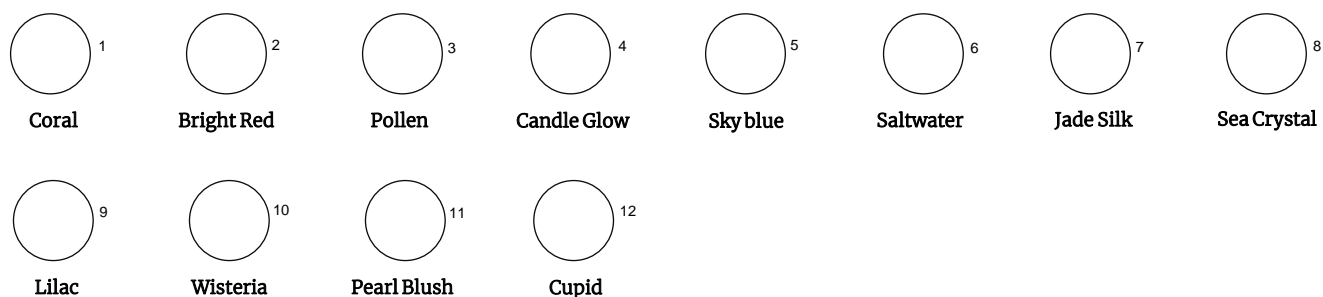

Spectrum Noir ColorBlend Pencil Sets

Swatch Chart

144 Pencils

Essentials 24 Pencil Set

Florals 24 Pencil Set

Shade and Tone 24 Pencil Set

Spectrum Noir ColorBlend Pencil Sets

Swatch Chart

144 Pencils

Naturals 24 Pencil Set

Primaries 24 Pencil Set

Soft Tints 12 Pencil Set

Spectrum Noir ColorBlend Pencil Sets

Swatch Chart

144 Pencils

Bold Brights 12 Pencil Set