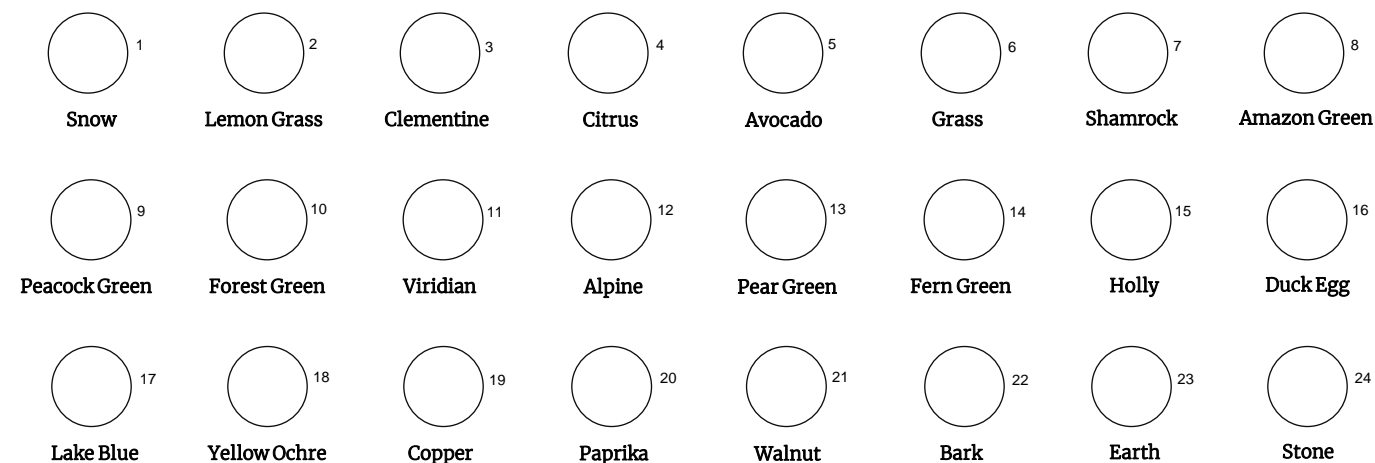

Spectrum Noir ColorBlend Pencil Sets

Swatch Chart

144 Pencils

Essentials 24 Pencil Set

Florals 24 Pencil Set

Shade and Tone 24 Pencil Set

Spectrum Noir ColorBlend Pencil Sets

Swatch Chart

144 Pencils

Naturals 24 Pencil Set

Primaries 24 Pencil Set

Soft Tints 12 Pencil Set

Spectrum Noir ColorBlend Pencil Sets

Swatch Chart

144 Pencils

Bold Brights 12 Pencil Set