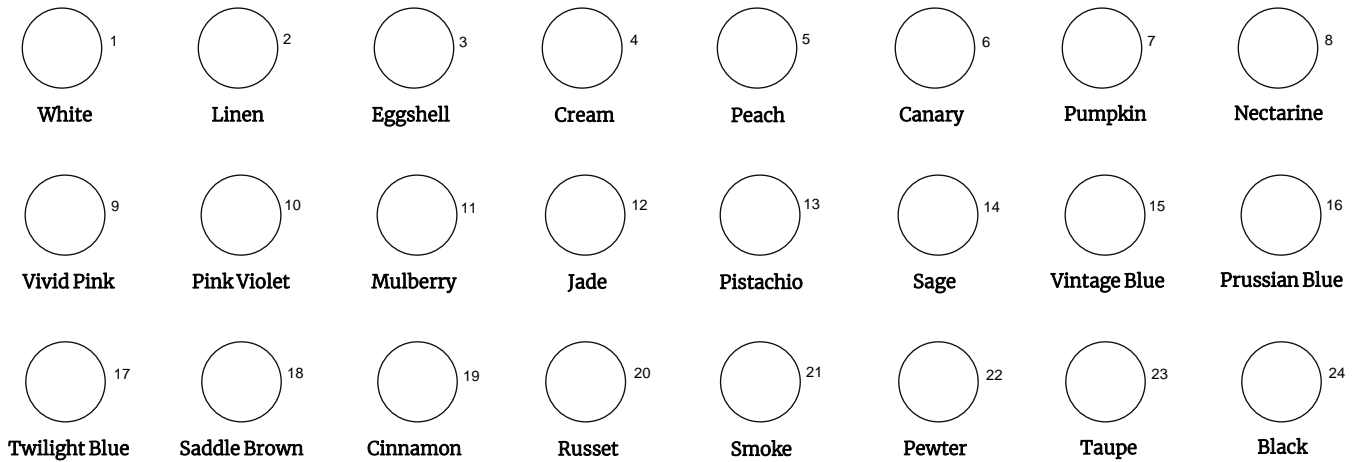

Spectrum Noir ColorBlend Pencil Sets

Swatch Chart

144 Pencils

Essentials 24 Pencil Set

Florals 24 Pencil Set

Shade and Tone 24 Pencil Set

Spectrum Noir ColorBlend Pencil Sets

Swatch Chart

144 Pencils

Naturals 24 Pencil Set

Primaries 24 Pencil Set

Soft Tints 12 Pencil Set

Spectrum Noir ColorBlend Pencil Sets

Swatch Chart

144 Pencils

Bold Brights 12 Pencil Set