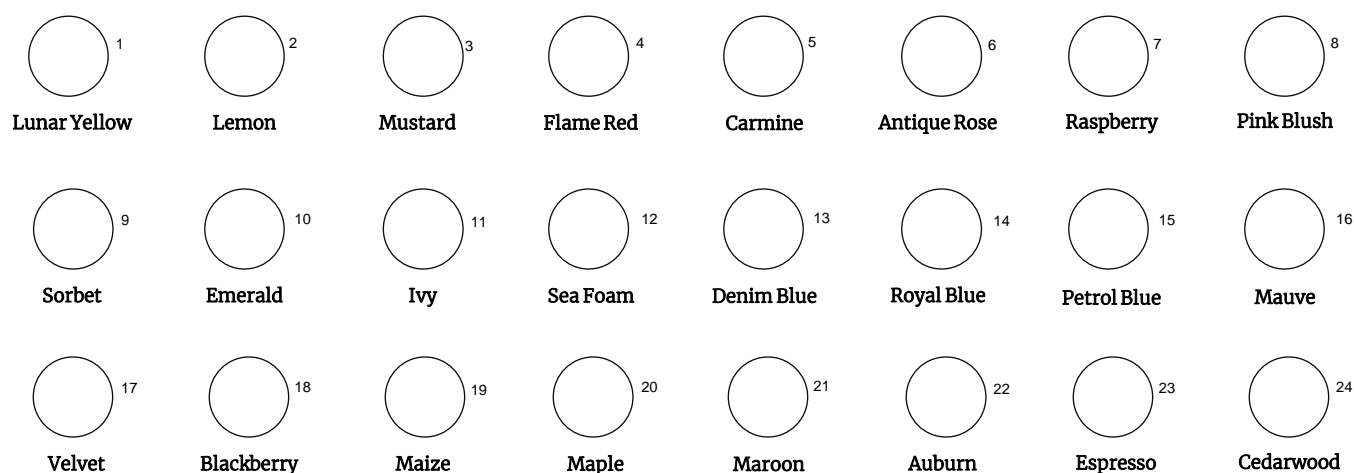

Spectrum Noir ColorBlend Pencil Sets

Swatch Chart

144 Pencils

Essentials 24 Pencil Set

Florals 24 Pencil Set

Shade and Tone 24 Pencil Set

Spectrum Noir ColorBlend Pencil Sets

Swatch Chart

144 Pencils

Naturals 24 Pencil Set

Primaries 24 Pencil Set

Soft Tints 12 Pencil Set

Spectrum Noir ColorBlend Pencil Sets

Swatch Chart

144 Pencils

Bold Brights 12 Pencil Set