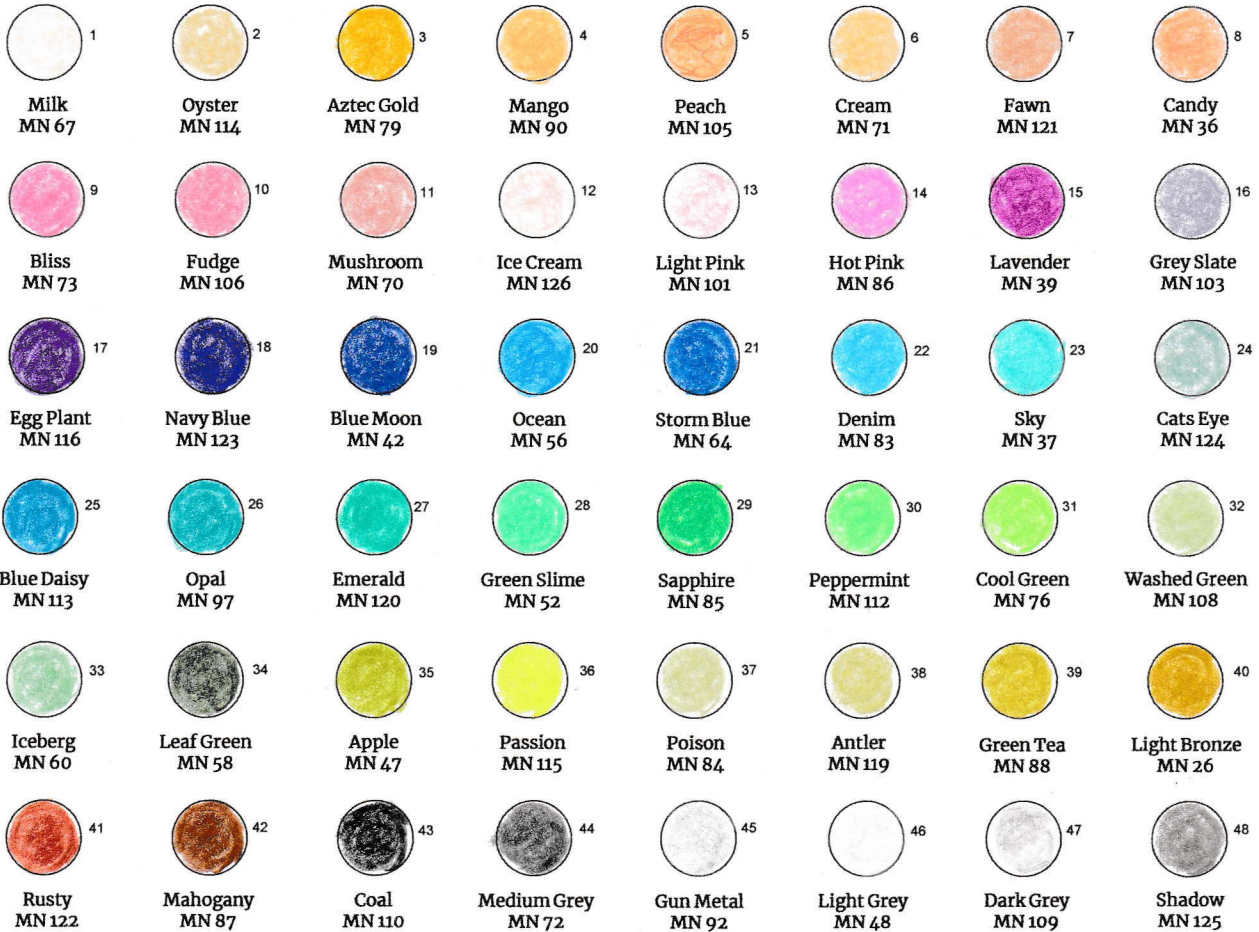

Black Widow Colored Pencil Sets

Swatch Chart

Monarch 48 Pencil Set

Black Widow 24 Pencil Set

Black Widow Colored Pencil Sets

Swatch Chart

Scorpion 24 Pencil Set

Cobra 24 Pencil Set

Light Tones 12 Pencil Set

Black Widow Colored Pencil Sets

Swatch Chart

Dark Tones 12 Pencil Set

Dragon 36 Pencil Set