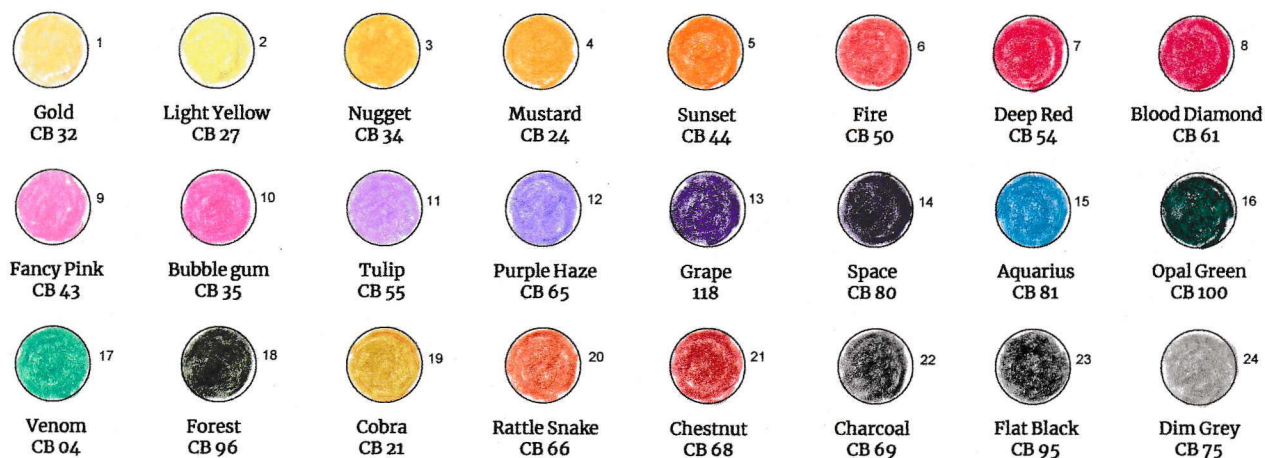

Black Widow Colored Pencil Sets

Swatch Chart

Monarch 48 Pencil Set

Black Widow 24 Pencil Set

Black Widow Colored Pencil Sets

Swatch Chart

Scorpion 24 Pencil Set

Cobra 24 Pencil Set

Light Tones 12 Pencil Set

Black Widow Colored Pencil Sets

Swatch Chart

Dark Tones 12 Pencil Set

Dragon 36 Pencil Set