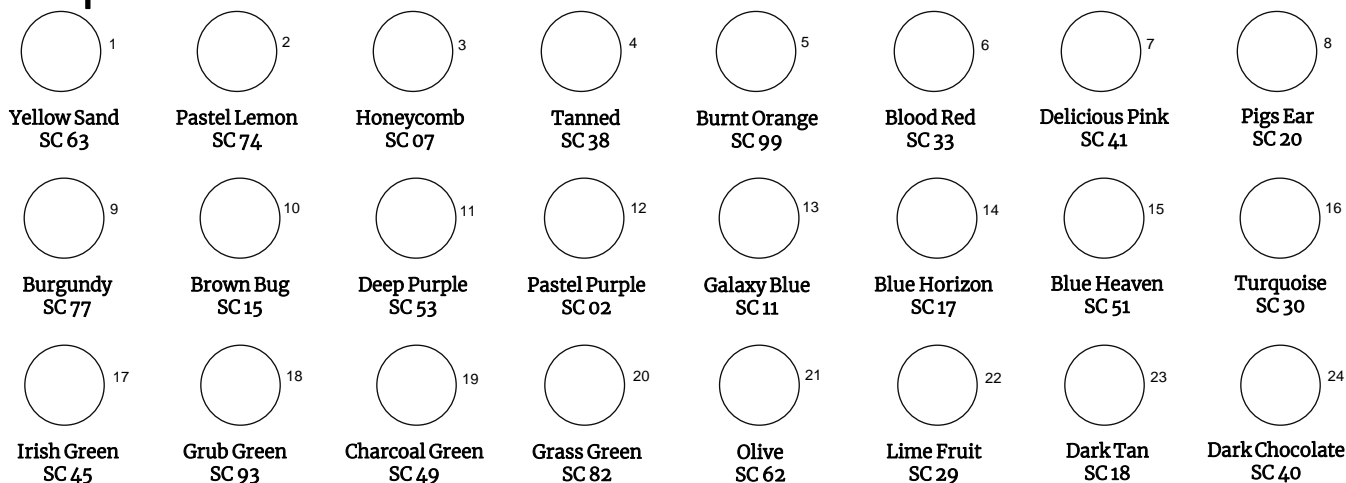

Black Widow Colored Pencil Sets

Swatch Chart

Scorpion 24 Pencil Set