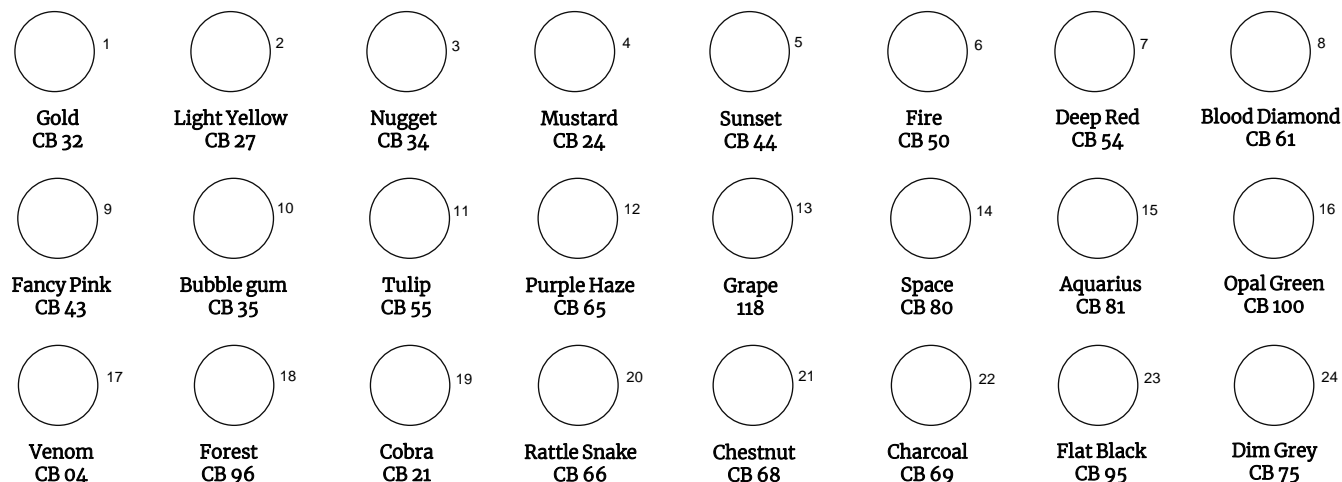

Black Widow Colored Pencil Sets

Swatch Chart

Monarch 48 Pencil Set

 1	 2	 3	 4	 5	 6	 7	 8
Milk MN 67	Oyster MN 114	Aztec Gold MN 79	Mango MN 90	Peach MN 105	Cream MN 71	Fawn MN 121	Candy MN 36
 9	 10	 11	 12	 13	 14	 15	 16
Bliss MN 73	Fudge MN 106	Mushroom MN 70	Ice Cream MN 126	Light Pink MN 101	Hot Pink MN 86	Lavender MN 39	Grey Slate MN 103
 17	 18	 19	 20	 21	 22	 23	 24
Egg Plant MN 116	Navy Blue MN 123	Blue Moon MN 42	Ocean MN 56	Storm Blue MN 64	Denim MN 83	Sky MN 37	Cats Eye MN 124
 25	 26	 27	 28	 29	 30	 31	 32
Blue Daisy MN 113	Opal MN 97	Emerald MN 120	Green Slime MN 52	Sapphire MN 85	Peppermint MN 112	Cool Green MN 76	Washed Green MN 108
 33	 34	 35	 36	 37	 38	 39	 40
Iceberg MN 60	Leaf Green MN 58	Apple MN 47	Passion MN 115	Poison MN 84	Antler MN 119	Green Tea MN 88	Light Bronze MN 26
 41	 42	 43	 44	 45	 46	 47	 48
Rusty MN 122	Mahogany MN 87	Coal MN 110	Medium Grey MN 72	Gun Metal MN 92	Light Grey MN 48	Dark Grey MN 109	Shadow MN 125

Black Widow 24 Pencil Set

 1	 2	 3	 4	 5	 6	 7	 8
Casper BW 91	Lemonade BW 25	Banana BW 12	Egg Yolk BW 28	Toadstool BW 03	Pumpkin BW 14	Lady Bug BW 89	Watermelon BW 57
 9	 10	 11	 12	 13	 14	 15	 16
Cyanide Pink BW 46	Plum Pudding BW 10	Amethyst BW 08	Zepher Blue BW 59	Starry Night BW 78	Forget Me Not BW 107	Everglade BW 94	Toxic Green BW 104
 17	 18	 19	 20	 21	 22	 23	 24
Cicada BW 13	Fang Green BW 09	Stink Bug BW 01	Foxy Brown BW 22	Tarantula BW 31	Huntsman BW 117	Black Widow BW 111	Spider Web BW 16

Black Widow Colored Pencil Sets

Swatch Chart

Scorpion 24 Pencil Set

Cobra 24 Pencil Set

Light Tones 12 Pencil Set

Black Widow Colored Pencil Sets

Swatch Chart

Dark Tones 12 Pencil Set

Light Moca
SD 019

Washed
Purple
SD 008

Oliver Brown
SD 016

Leather
SD 001

Suede
SD 013

Olive Gold
SD 012

Mud
SD 022

Cinnamon
SD 011