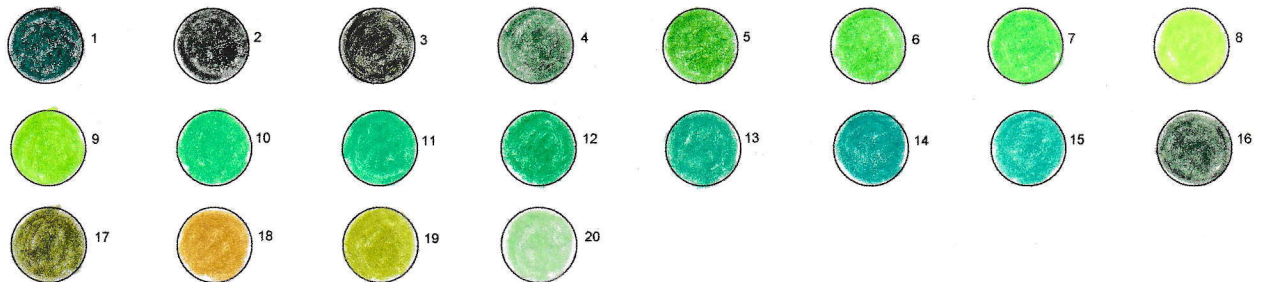

Phoenixcolor Colored Pencils

Swatch Chart

100 Pencils

Grey Box

Blue Box

Green Box

Red Box

Soucolor Colored Pencils

Swatch Chart

180 Pencils

Yellow Box