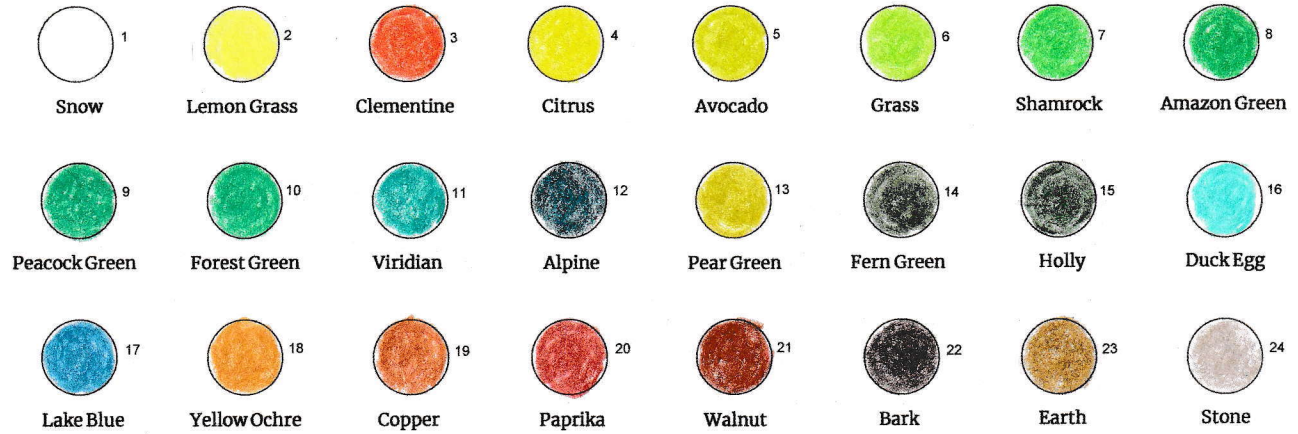

Spectrum Noir ColorBlend Pencil Sets

Swatch Chart

144 Pencils

Essentials 24 Pencil Set

Florals 24 Pencil Set

Shade and Tone 24 Pencil Set

Spectrum Noir ColorBlend Pencil Sets

Swatch Chart

144 Pencils

Naturals 24 Pencil Set

Primaries 24 Pencil Set

Soft Tints 12 Pencil Set

Spectrum Noir ColorBlend Pencil Sets

Swatch Chart

144 Pencils

Bold Brights 12 Pencil Set

Dusky Pink

Ladybug

Gold Finch

Bumblebee

Icicle

Sea Grass

Smooth Jade

Lagoon

Amethyst

Indigo

Wineberry

Orchid