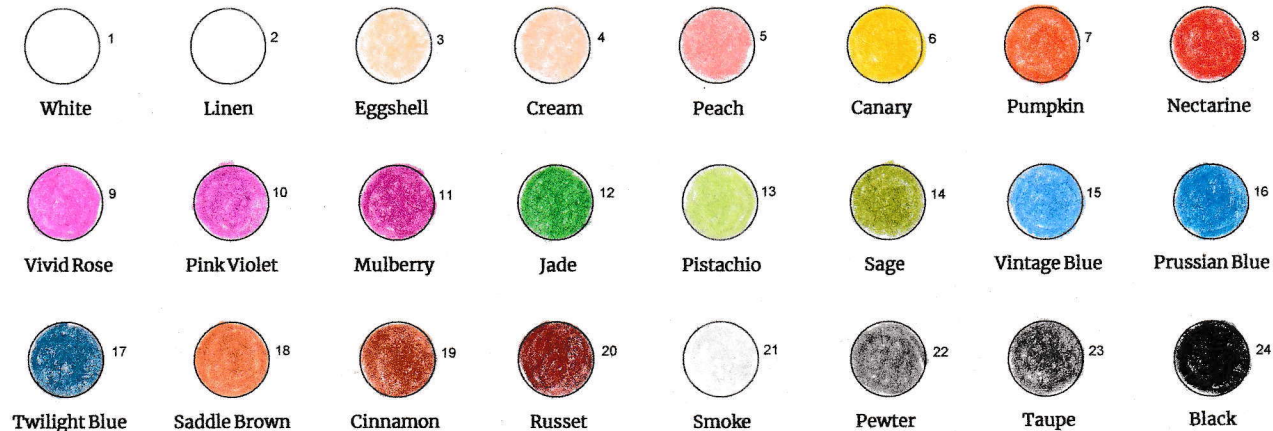

Spectrum Noir ColorBlend Pencil Sets

Swatch Chart

144 Pencils

Essentials 24 Pencil Set

Florals 24 Pencil Set

Shade and Tone 24 Pencil Set

Spectrum Noir ColorBlend Pencil Sets

Swatch Chart

144 Pencils

Naturals 24 Pencil Set

Primaries 24 Pencil Set

Soft Tints 12 Pencil Set

Spectrum Noir ColorBlend Pencil Sets

Swatch Chart

144 Pencils

Bold Brights 12 Pencil Set

Dusky Pink

Ladybug

Gold Finch

Bumblebee

Icicle

Sea Grass

Smooth Jade

Lagoon