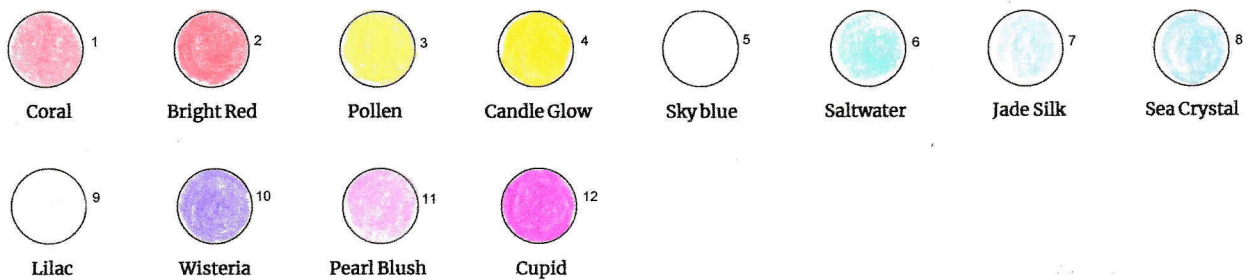

Spectrum Noir ColorBlend Pencil Sets

Swatch Chart

144 Pencils

Essentials 24 Pencil Set

Florals 24 Pencil Set

Shade and Tone 24 Pencil Set

Spectrum Noir ColorBlend Pencil Sets

Swatch Chart

144 Pencils

Naturals 24 Pencil Set

Primaries 24 Pencil Set

Soft Tints 12 Pencil Set

Spectrum Noir ColorBlend Pencil Sets

Swatch Chart

144 Pencils

Bold Brights 12 Pencil Set

Dusky Pink

Ladybug

Gold Finch

Bumblebee

Icicle

Sea Grass

Smooth Jade

Lagoon